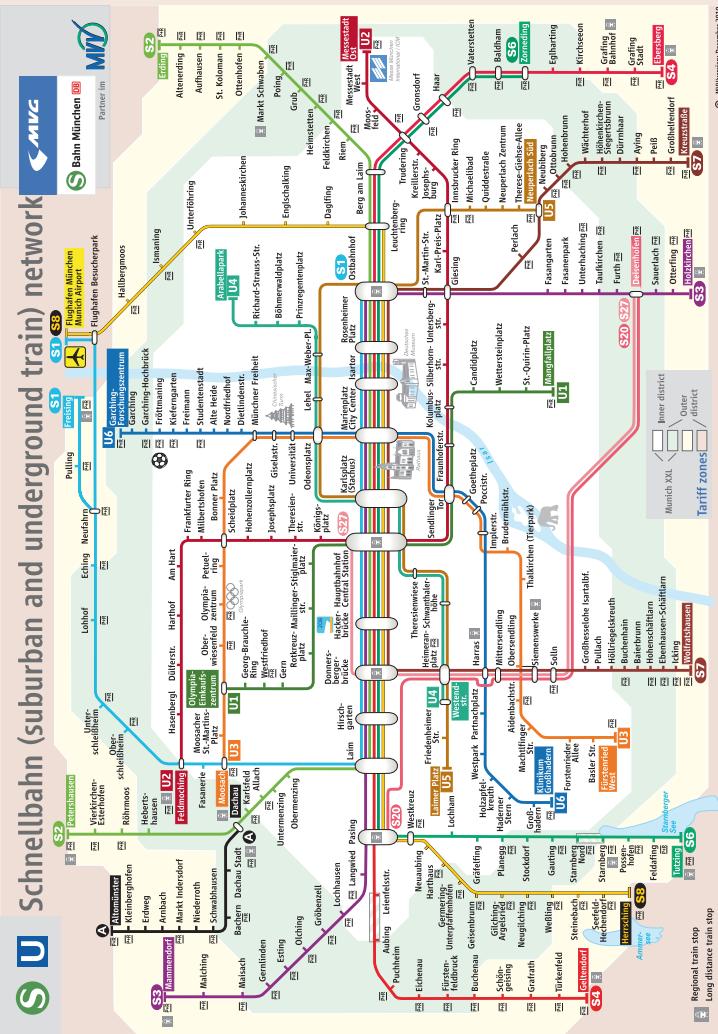

Station for Knorr-Bremse: **U3** Oberwiesenfeld