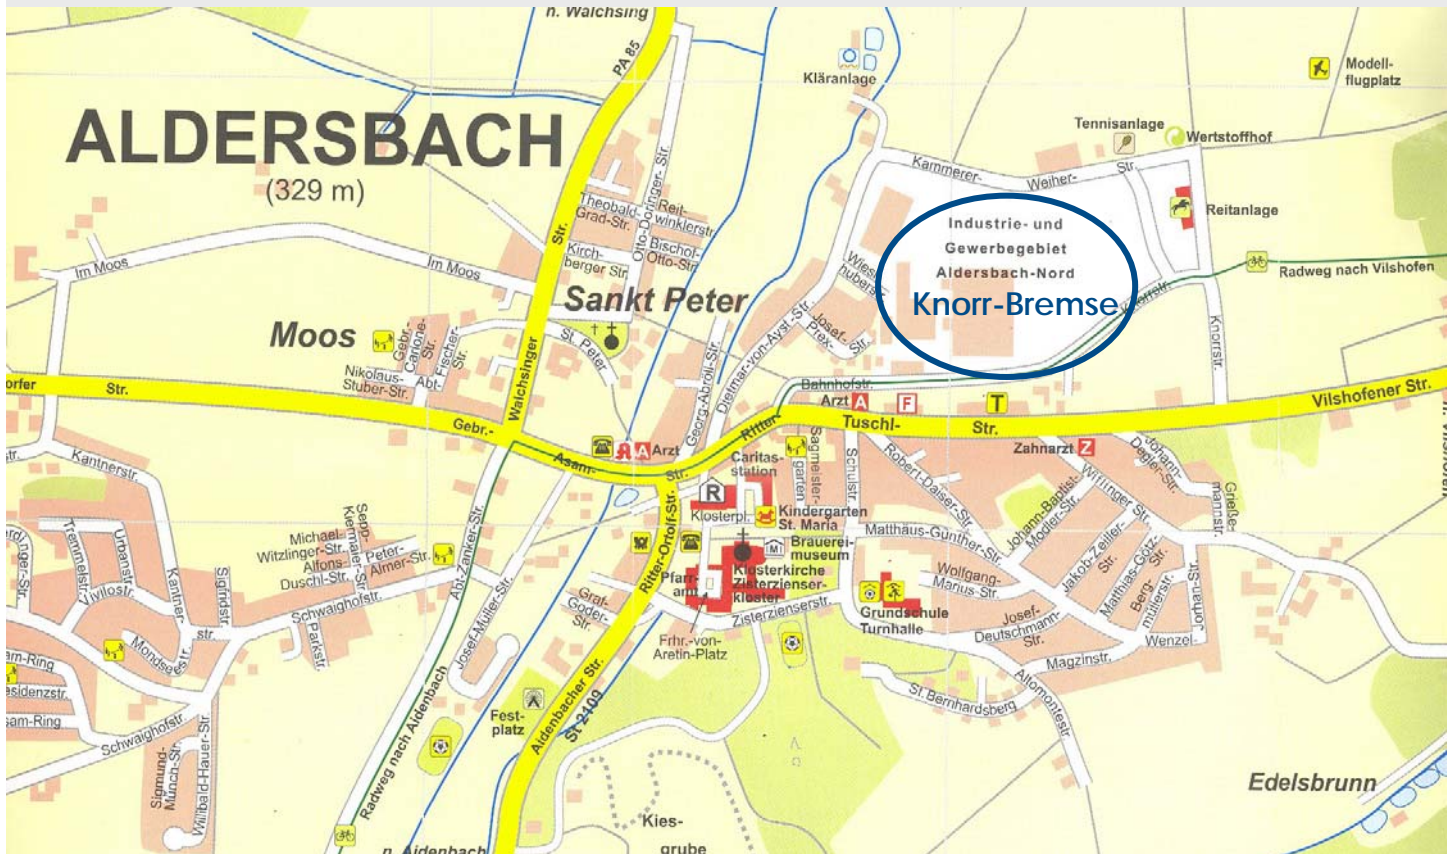

2nd alternative

A92 Landshut – Deggendorf
 cross Deggendorf A3 towards Passau
 exit 111: „Hengersberg“
 turn left in direction to „Osterhofen“
 1st traffic circle at Osterhofen: cross
 2nd traffic circle: cross towards „Aldersbach“
 turn left (ST2083) towards „Aldersbach“
 (Hengersberg – Aldersbach ca. 25 km)

turn left (ST2083) towards „Aldersbach“

(Hengersberg – Aldersbach ca. 25 km)

2nd alternative

exit 113: „Garham/Vilshofen“

in direction to „Vilshofen“ (ST2199)

Vilshofen: follow signs in direction to „Aldersbach“

(Garham – Aldersbach ca. 20 km)

from Passau

on B8 in direction to „Vilshofen“

1st traffic lights in Vilshofen: turn left towards „Aldersbach“

2nd traffic lights in Vilshofen half-left

towards „Aldersbach“ (ST2083)

from Osterhofen or Eichendorf

towards Vilshofen
turn left into *Knorrstraße*

from Vilshofen

turn right into *Knorrstraße*

**We wish you a save and comfortable journey
looking forward to your visit!**

Hotels in vicinity