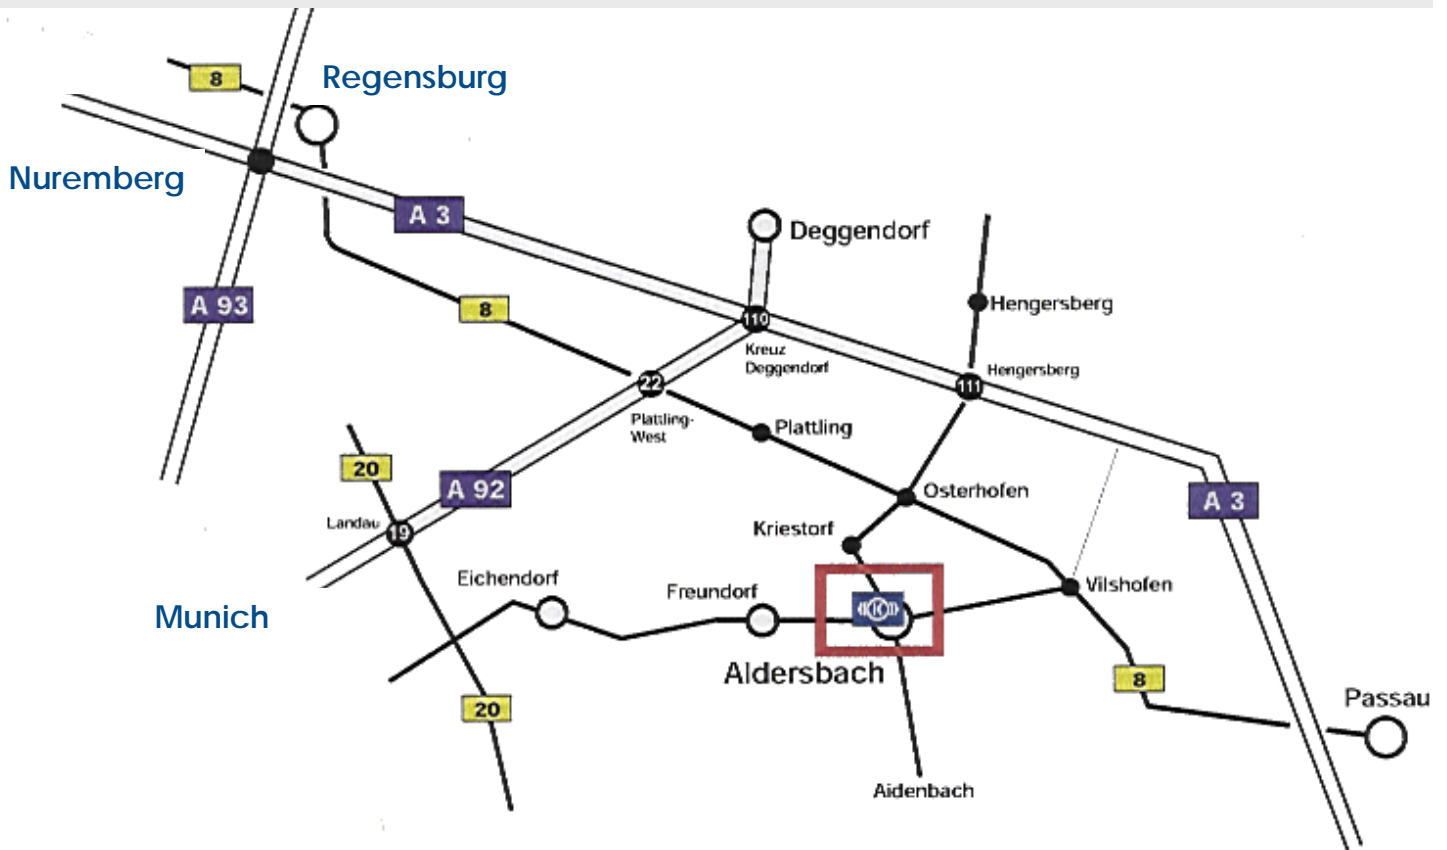

Aldersbach in Bavaria ...

The straight way ...

from Airport Munich / Munich via Autobahn A92

1st alternative

A92 Landshut – Deggendorf
 exit 19: „Landau/Isar, Eichendorf“
 turn left B20 in direction to „Burghausen/Vilshofen“
 after ca. 5 km leave right towards „Eichendorf“
 via Eichendorf to „Aldersbach/Vilshofen“
 (Landau – Aldersbach ca. 32 km)

2nd alternative

A92 Landshut – Deggendorf
 cross Deggendorf A3 towards Passau
 exit 111: „Hengersberg“
 turn left in direction to „Osterhofen“
 1st traffic circle at Osterhofen: cross
 2nd traffic circle: cross towards „Aldersbach“
 turn left (ST2083) towards „Aldersbach“
 (Hengersberg – Aldersbach ca. 25 km)

The straight way ...

via **Autobahn A3** (from Nuremberg, Regensburg or Linz)

1st alternative

exit 111: „Hengersberg“

turn left in direction to „Osterhofen“

1st traffic circle at Osterhofen: crossing

2nd traffic circle: cross towards „Aldersbach“

turn left (ST2083) towards „Aldersbach“

(Hengersberg – Aldersbach ca. 25 km)

2nd alternative

exit 113: „Garham/Vilshofen“

in direction to „Vilshofen“ (ST2199)

Vilshofen: follow signs in direction to „Aldersbach“