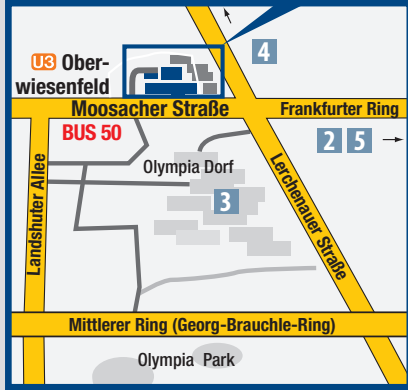

2nd possibility

Time: approx. 65 minutes

S1 towards Ostbahnhof or **S8** towards Geltendorf – at Marienplatz change to **U3** towards Olympia-Einkaufszentrum – leave at Oberwiesenfeld – Knorr-Bremse Gate West

From the main railway station

possibility

Time: approx. 15 minutes

U2 towards Feldmoching – at Scheidplatz change to **U3** towards Olympia-Einkaufszentrum – leave at Oberwiesenfeld – Knorr-Bremse Gate West

Taxi

Time: approx. 30 minutes

For cars and trucks:
Entrance in Moosacher Straße
Gate West (Visitor Parking)

MÜNCHEN

Hotels in our area:

1 Holiday Inn

München City-Nord
Leopoldstraße 194
80804 München
Tel: +49 89 38179-0
Fax: +49 89 38179-888

2 Park Inn

Frankfurter Ring 20-22
80807 München
Tel: +49 89 35717-0
Fax: +49 89 35717-700

3 Four Points Olympiapark

Helene-Mayer-Ring 12
80809 München
Tel: +49 89 35751-0
Fax: +49 89 35751-800

4 Landhaus Ambiente