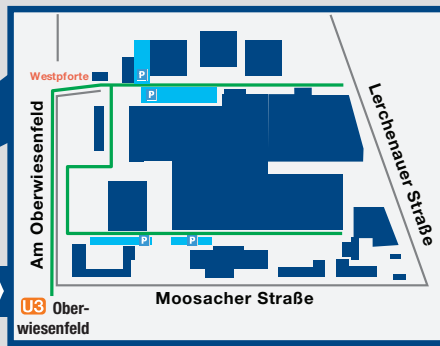

From the main railway station

possibility

Time: approx. 15 minutes

U2 towards Feldmoching – at Scheidplatz change to **U3** towards Olympia-Einkaufszentrum – leave at Oberwiesenfeld – Knorr-Bremse Gate West

Taxi

Time: approx. 30 minutes

For cars and trucks:
Entrance in Moosacher Straße
Gate West (Visitor Parking)

MÜNCHEN

Hotels in our area:

1 Holiday Inn

München City-Nord
Leopoldstraße 194
80804 München
Tel: +49 89 38179-0
Fax: +49 89 38179-888