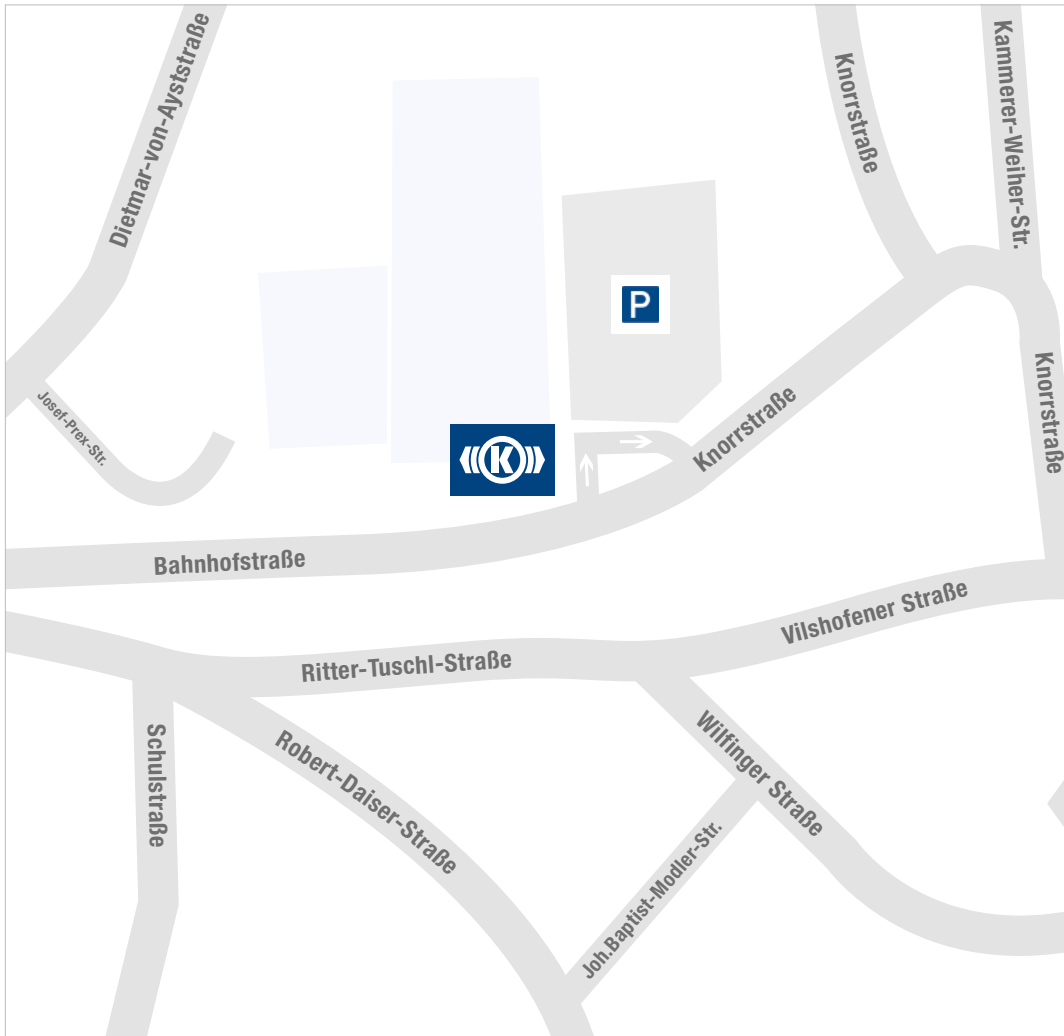

# HOW TO GET HERE BY CAR

#### 2nd alternative

A92 Landshut – Deggendorf  
cross Deggendorf A3 towards Passau  
exit 111: „Hengersberg“  
turn left in direction to „Osterhofen“  
1st traffic circle at Osterhofen: cross  
2nd traffic circle: cross towards „Aldersbach“  
turn left (ST2083) towards „Aldersbach“  
(Hengersberg – Aldersbach ca. 25 km)

### via Autobahn A3 (from Nuremberg, Regensburg or Linz)

#### from Passau on B8 in direction to „Vilshofen“

1st traffic lights in Vilshofen: turn left towards „Aldersbach“  
2nd traffic lights in Vilshofen half-left  
towards „Aldersbach“ (ST2083)  
(Passau – Aldersbach ca. 30 km)